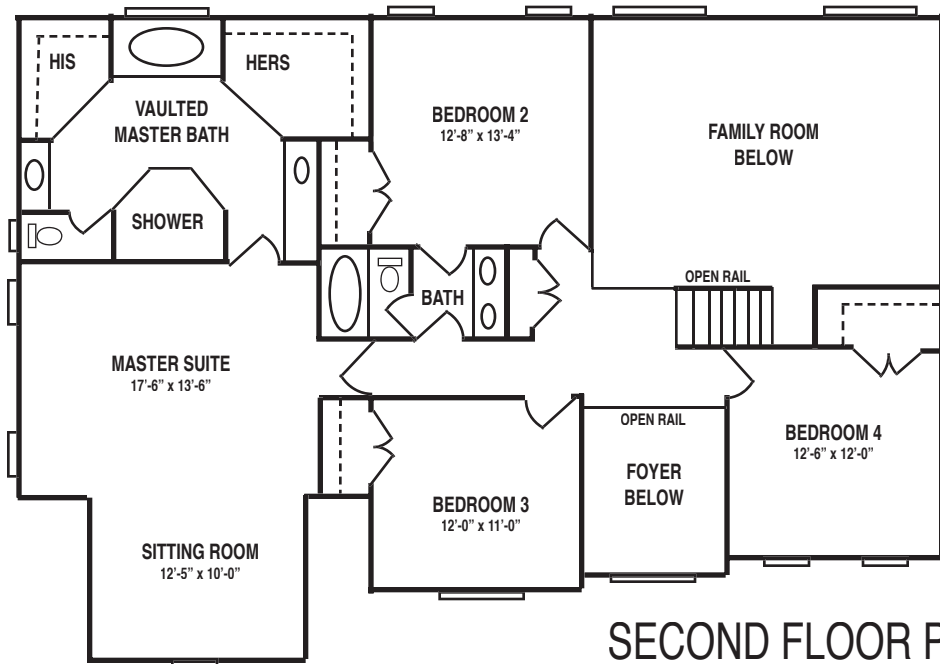

Stilesboro

2933 square feet, 4 bedroom, 3 bath

Welcome to the Family — The Wynsor Homes Family

WYNSOR HOMES
wysorhomes.com

Preliminary drawings are for illustration only and may vary in precise detail from the plans and specifications.

STILESBORO

2,933 sq ft • 4 Bedrooms, 3 Baths

SECOND FLOOR PLAN

FIRST FLOOR PLAN

All plans and specifications or pricing are estimates and are subject to change.