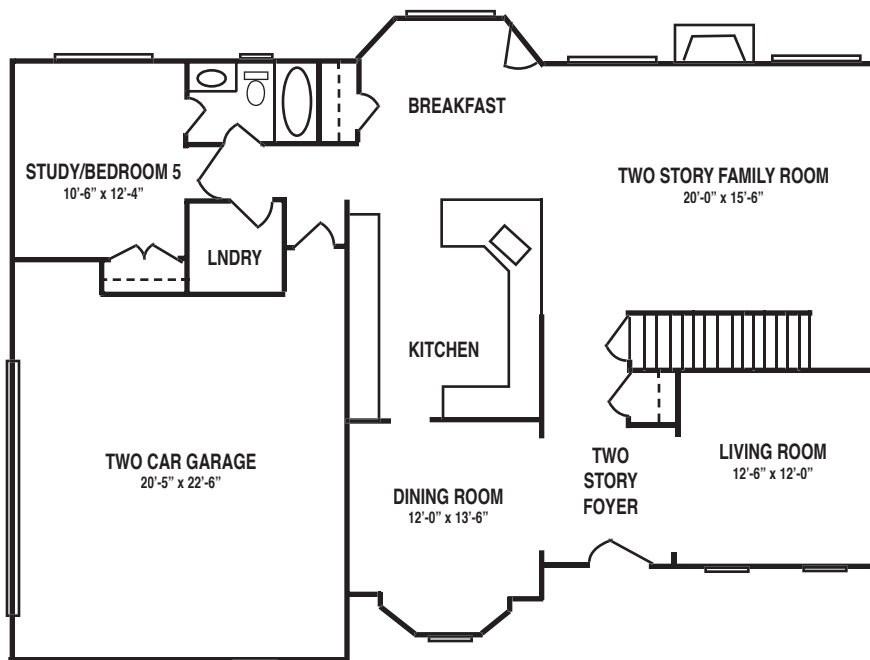

Stilesboro

2933 square feet, 4 bedroom, 3 bath

Welcome to the Family — The Wynsor Homes Family

WYNSOR HOMES
wysorhomes.com

Preliminary drawings are for illustration only and may vary in precise detail from the plans and specifications.

STILESBORO

2,933 sq ft • 4 Bedrooms, 3 Baths

SECOND FLOOR PLAN

FIRST FLOOR PLAN

All plans and specifications or pricing are estimates and are subject to change.